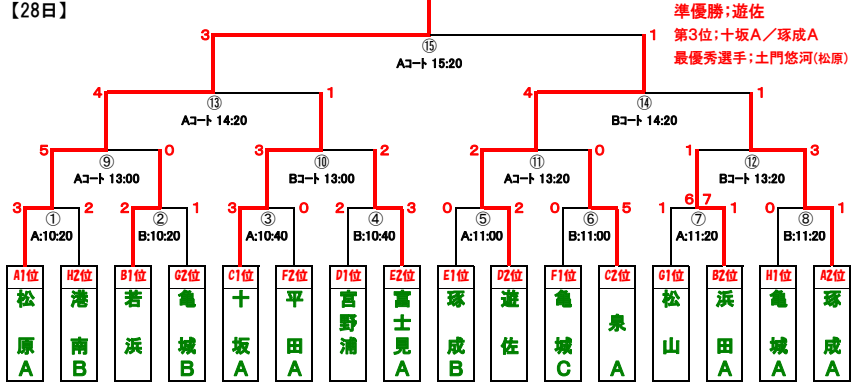

[27日](高学年の部)予選リーグ組合せ

Table with 4 columns (A, B, C, D) and 4 rows of team matchups and scores for the high school division.

Table with 4 columns (E, F, G, H) and 4 rows of team matchups and scores for the high school division.

Table with 4 columns (I, J, K, L) and 4 rows of team matchups and scores for the high school division.

Table with 4 columns (M, N, O, P) and 4 rows of team matchups and scores for the high school division.

[27日](低学年の部)予選リーグ組合せ

Table with 4 columns (a, b, c, d) and 4 rows of team matchups and scores for the low school division.

Table with 4 columns (e, f, g, h) and 4 rows of team matchups and scores for the low school division.

Table with 4 columns (i, j, k, l) and 4 rows of team matchups and scores for the low school division.

Table with 4 columns (m, n, o, p) and 4 rows of team matchups and scores for the low school division.

[28日](ママさんの部)予選リーグ組合せ

Table with 4 columns (A, B, C, D) and 4 rows of team matchups and scores for the Mom's division.

Table with 4 columns (E, F, G, H) and 4 rows of team matchups and scores for the Mom's division.

Table with 4 columns (I, J, K, L) and 4 rows of team matchups and scores for the Mom's division.

<高学年の部>決勝トーナメント